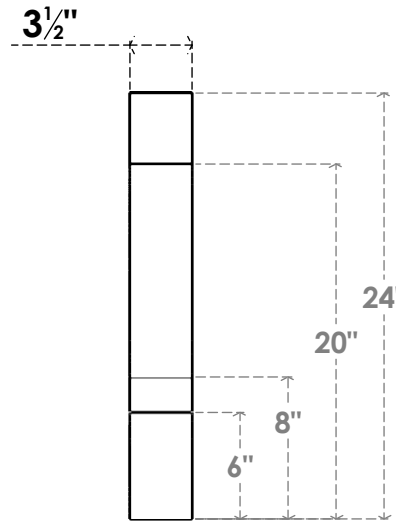

ITEM NUMBER: BRCPC035X12000X24000BOA

3 1/2"W X 12"D X 24"H BALBOA ARCHITECTURAL GRADE PVC CLOSED KNEE BRACE

SIDE PROFILE

FRONT PROFILE

ISOMETRIC

EKENA MILLWORK
2300 WEST MAIN ST.
CLARKSVILLE, TX 75426
TOLL FREE: 866-607-0453
WWW.EKENAMILLWORK.COM