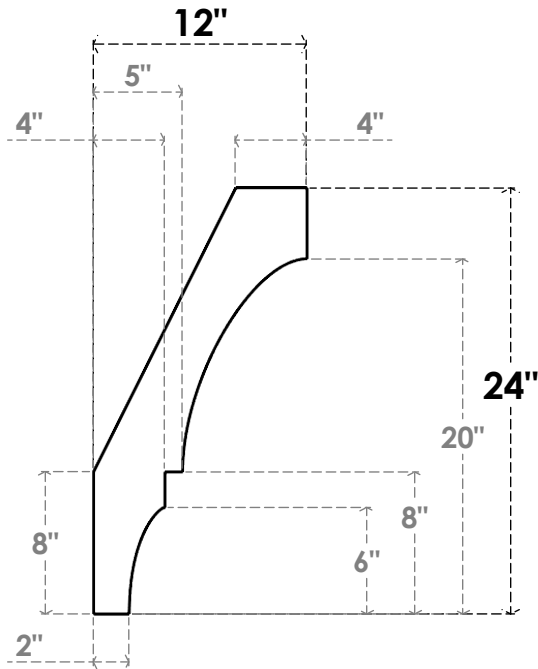

ITEM NUMBER: BRCPC035X12000X24000BOA

3 1/2"W X 12"D X 24"H BALBOA ARCHITECTURAL GRADE PVC CLOSED KNEE BRACE

SIDE PROFILE

FRONT PROFILE

ISOMETRIC

EKENA MILLWORK
2300 WEST MAIN ST.
CLARKSVILLE, TX 75426
TOLL FREE: 866-607-0453
WWW.EKENAMILLWORK.COM